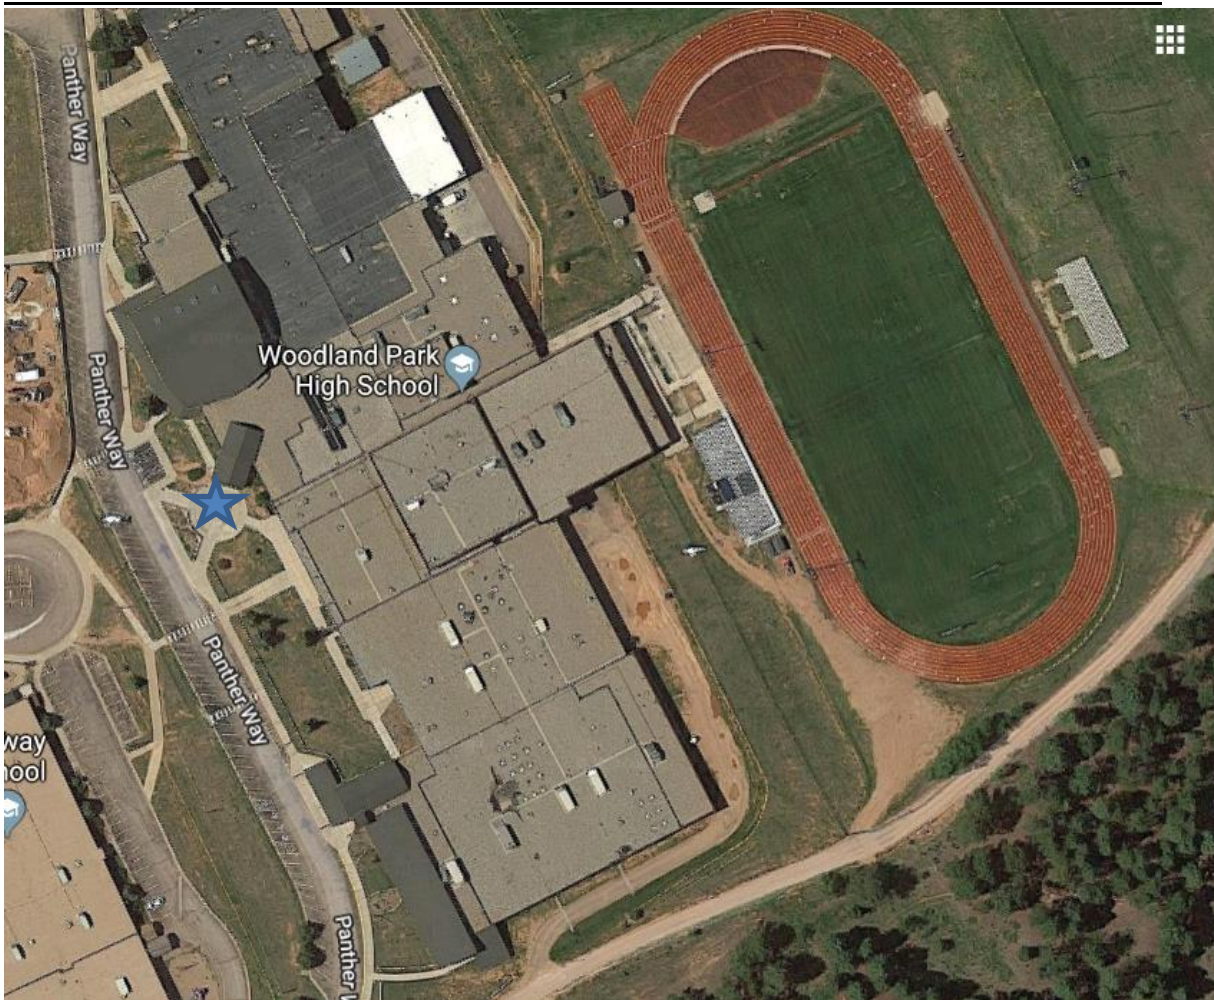

Woodland Park High School Athletic Facilities

Woodland Park High School Football Field

Home to our Panther Football & Soccer teams, the field is located at 151 Panther Way, Woodland Park CO. Visitor parking is available in the lot to the right as you drive up Panther Way or in designated spots along Panther Way.

Woodland Park High School Main Gym

Home to our Panther Volleyball and Basketball teams, is located at 151 Panther Way, Woodland Park, CO. Please enter our building through the Panther door.

Woodland Park Middle School Softball Field

Home to our Panther Softball team, the field is located at 600 E Kelley's Rd, Woodland Park CO. The field is NE of the Middle School building.

Woodland Aquatic Center

Home to our Panther Swim team, is located at 111 N Baldwin St, Woodland Park CO. The Aquatic Center is the white building on the map, directly south of our student parking lot.

Meadow Wood Sports Complex

Home to our Panther Baseball team, is located at 2000 Evergreen Heights Dr, Woodland Park CO.