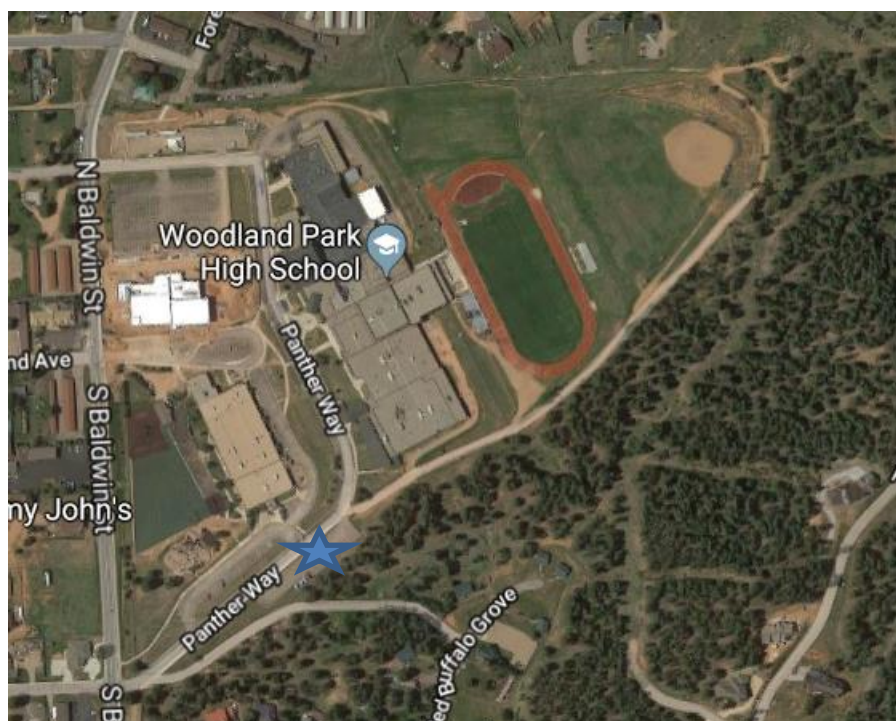

Woodland Park High School Athletic Facilities

Woodland Park High School Football Field

Home to our Panther Football & Soccer teams, the field is located at 151 Panther Way, Woodland Park CO. Visitor parking is available in the lot to the right as you drive up Panther Way or in designated spots along Panther Way.

Woodland Park High School Main Gym

Home to our Panther Volleyball and Basketball teams, is located at 151 Panther Way, Woodland Park, CO. Please enter our building through the Panther door.

Woodland Park Middle School Softball Field

Home to our Panther Softball team, the field is located at 600 E Kelley's Rd, Woodland Park CO. The field is NE of the Middle School building.

Woodland Aquatic Center

Home to our Panther Swim team, is located at 111 N Baldwin St, Woodland Park CO. The Aquatic Center is the white building on the map, directly south of our student parking lot.