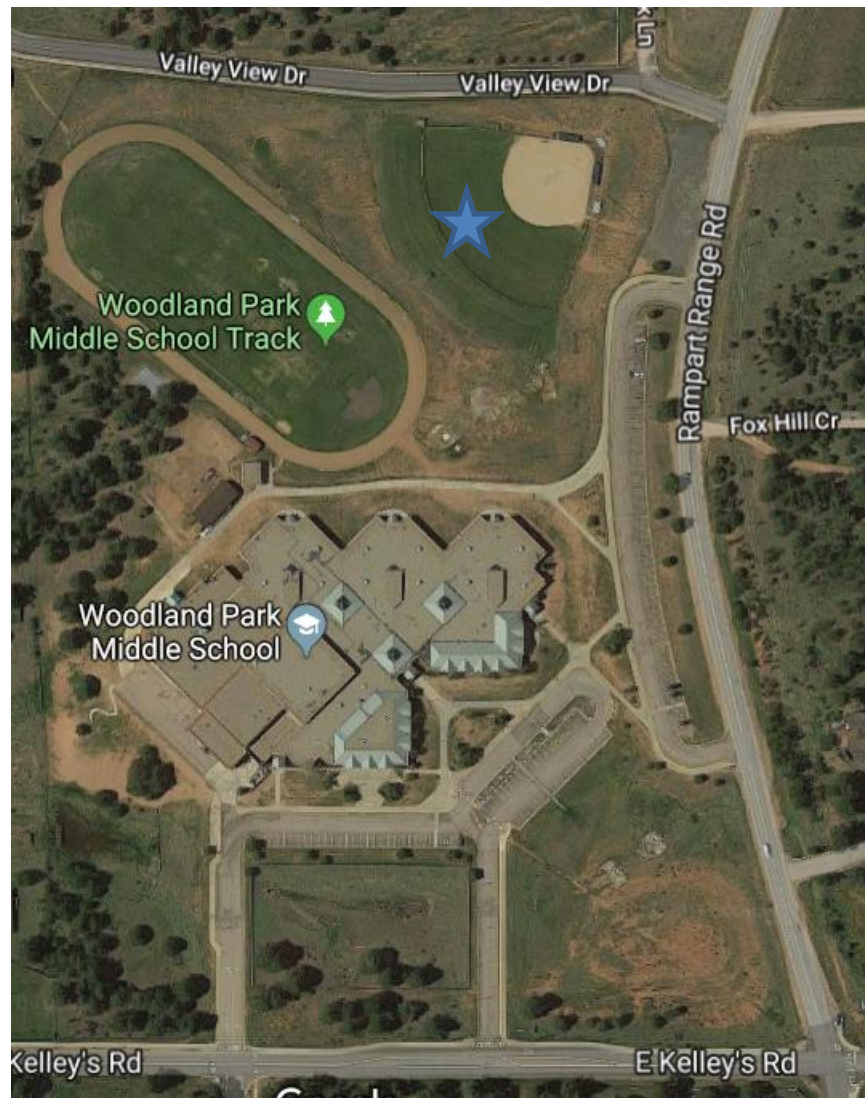

Woodland Park High School Athletic Facilities

Woodland Park High School Football Field

Home to our Panther Football & Soccer teams, the field is located at 151 Panther Way, Woodland Park CO. Visitor parking is available in the lot to the right as you drive up Panther Way or in designated spots along Panther Way.

Woodland Park High School Main Gym

Home to our Panther Volleyball and Basketball teams, is located at 151 Panther Way, Woodland Park, CO. Please enter our building through the Panther door.

Woodland Park Middle School Softball Field

Home to our Panther Softball team, the field is located at 600 E Kelley's Rd, Woodland Park CO. The field is NE of the Middle School building.

Woodland Aquatic Center

Home to our Panther Swim team, is located at 111 N Baldwin St, Woodland Park CO. The Aquatic Center is the white building on the map, directly south of our student parking lot.