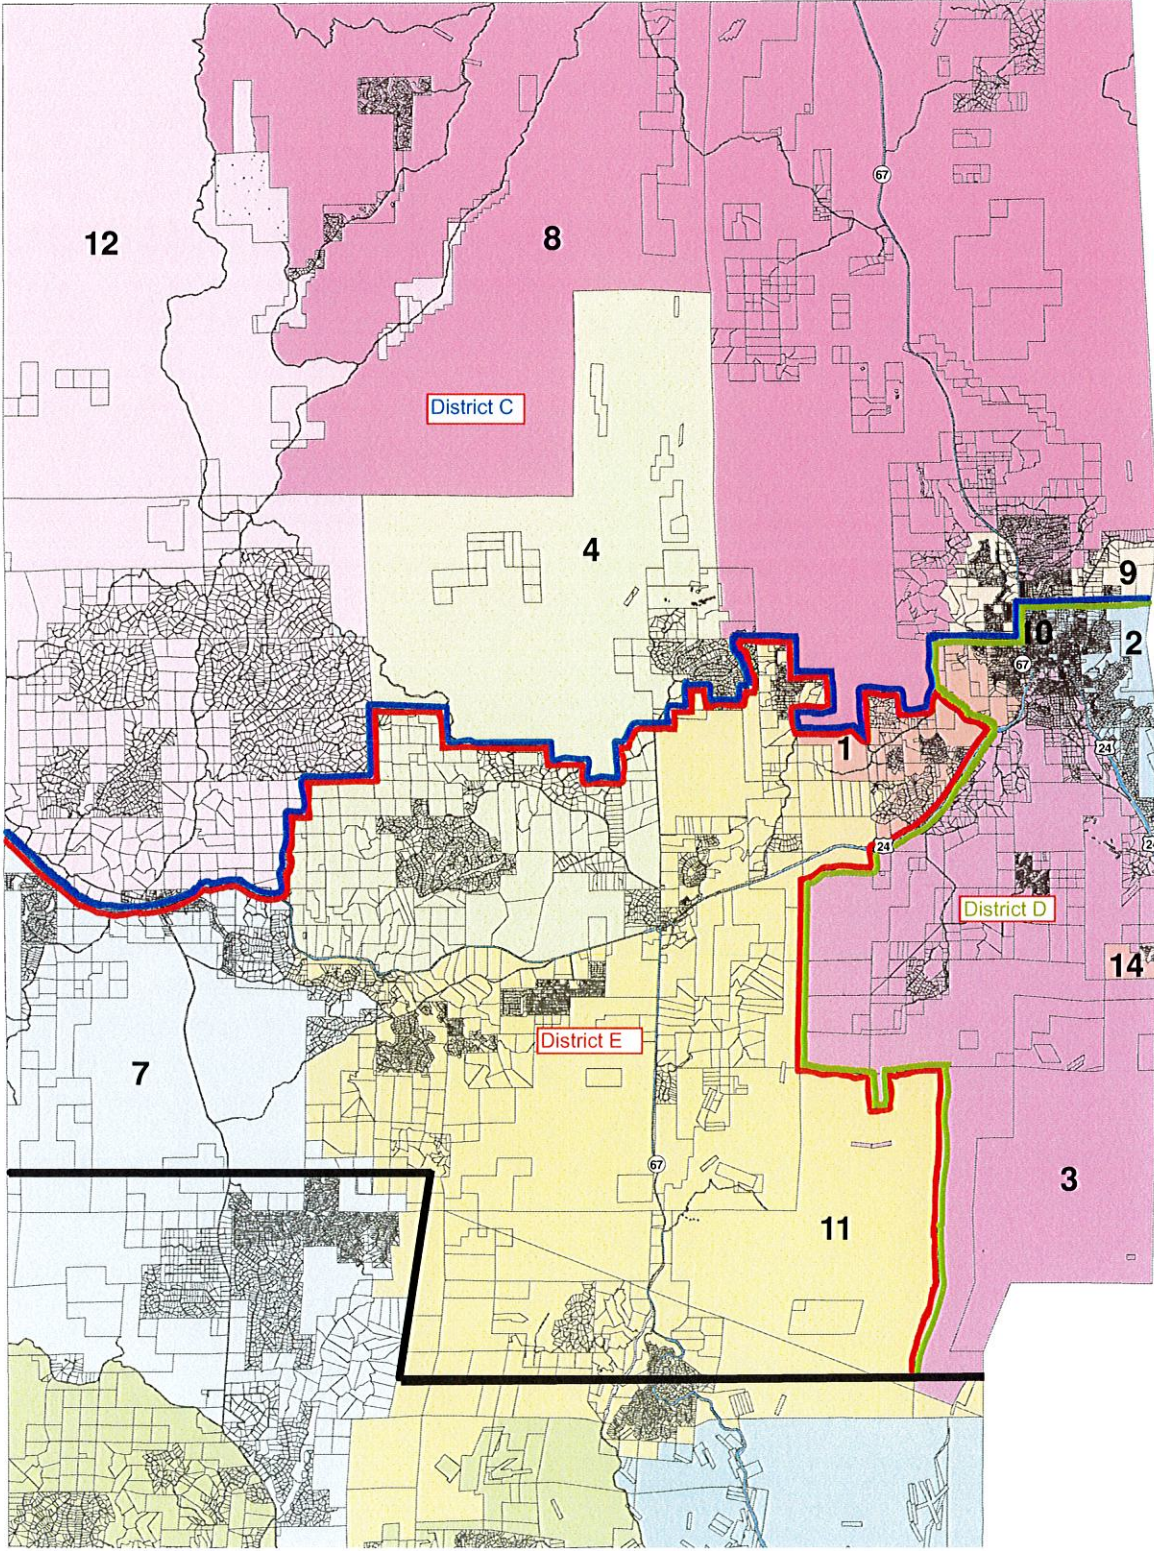

Woodland Park School District Re-2

Legend	
Precinct	
	1
	2
	3
	4
	5
	6
	7
	8
	9
	10
	11
	12
	13
	14

District C: Blue Line
District D: Green Line
District E: Red Line
WPSD RE-2 Boundary:
Black Line