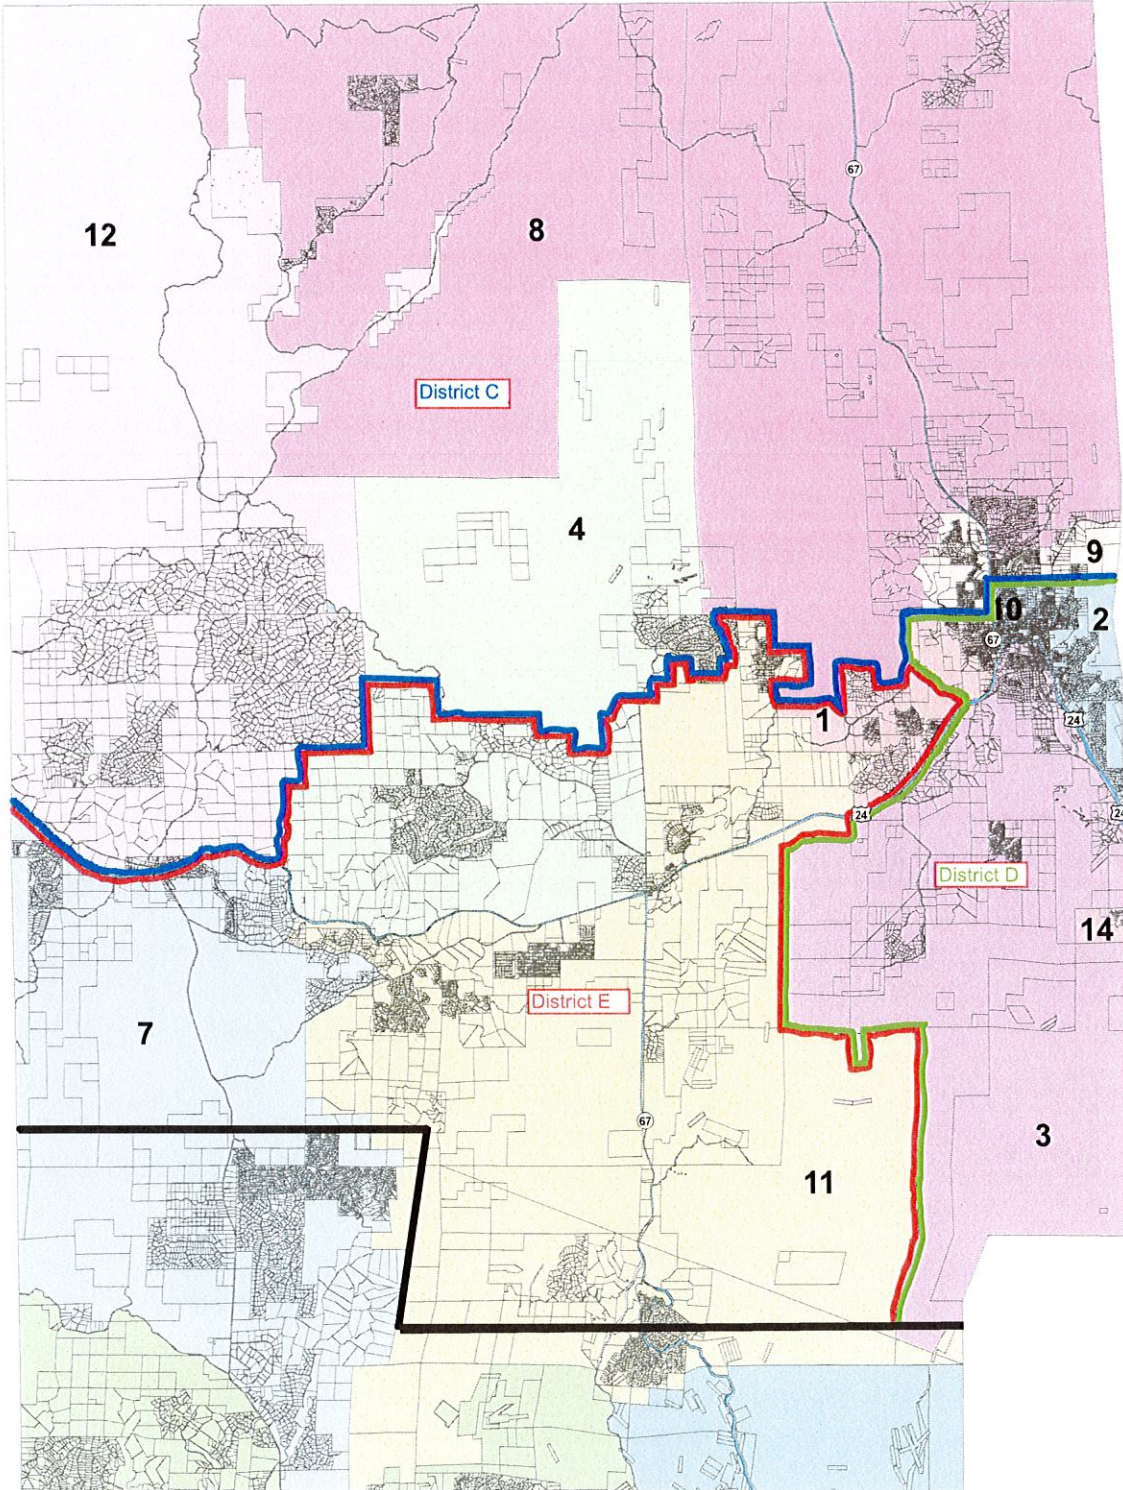

# Woodland Park School District Re-2

Legend	
Precinct	
	1
	2
	3
	4
	5
	6
	7
	8
	9
	10
	11
	12
	13
	14

District C: Blue Line  
District D: Green Line  
District E: Red Line  
WPSD RE-2 Boundary:  
Black Line

- ❖ District A (At-Large)
  - Must reside within the attendance boundaries of Woodland Park School District Re-2
  
- ❖ District B (At-Large)
  - Must reside within the attendance boundaries of Woodland Park School District Re-2
  
- ❖ District C
  - Must reside within the boundaries of District C [Precinct 8, 9, 12, and 1/3 of Precinct 4]
  
- ❖ District D
  - Must reside within the boundaries of District D [Precinct 2, 3, 6, 10, 14, and 1/4 of Precinct 1]
  
- ❖ District E
  - Must reside within the boundaries of District E [Precinct 7, 11, and 3/4 of Precinct 1, and 2/3 of Precinct 4]