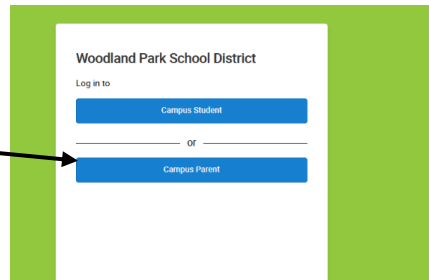

Logging into the Parent Portal the first time:

Start at our website <https://wpsdk12.org/>
Click the Infinite Campus Link

Next select Campus Parent

Type in the username and password that was sent to you... then click Log In