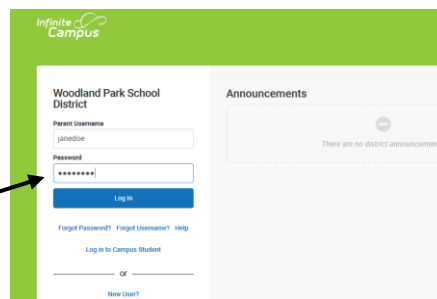

Logging into the Parent Portal the first time:

Start at our website <https://wpsdk12.org/>
Click the Infinite Campus Link

Next select Campus Parent

Type in the username and password that was sent to you... then click Log In