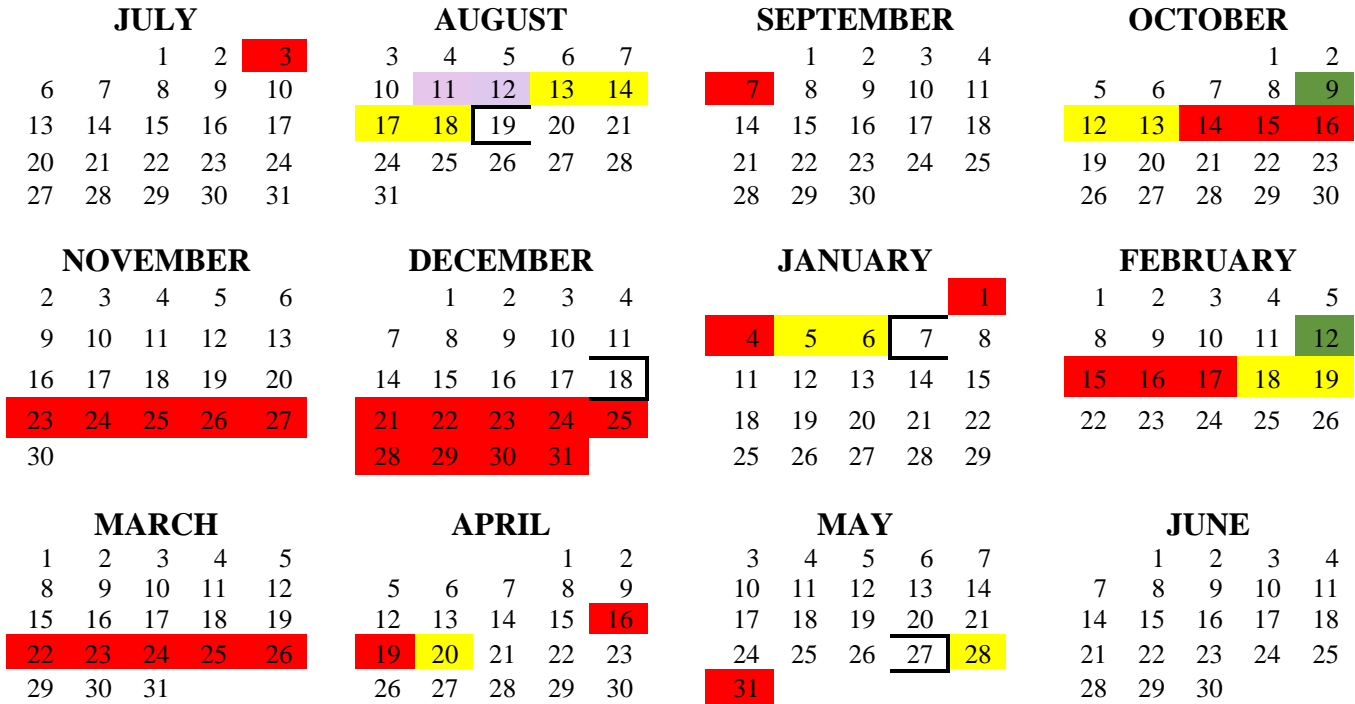

**WOODLAND PARK SCHOOL DISTRICT RE-2**  
**2020-2021 Calendar**

Disclaimer: Calendar Subject to Change

- July 3 - Fourth of July Observed
- September 7 - Labor Day
- November 26 - Thanksgiving
- December 25 - Christmas
- January 1 - New Year's
- February 15 - Presidents' Day
- March 22-26 - Spring Break
- May 31 - Memorial Day

- New Teachers Report: August 11 & 12
- Staff Development/Workday
- District Closed
- K-8 Parent Teacher Conference and/or K-8 Data Workday – No School for Elem & MS, Full day of school for HS
- Beginning of Semester
- Ending of Semester